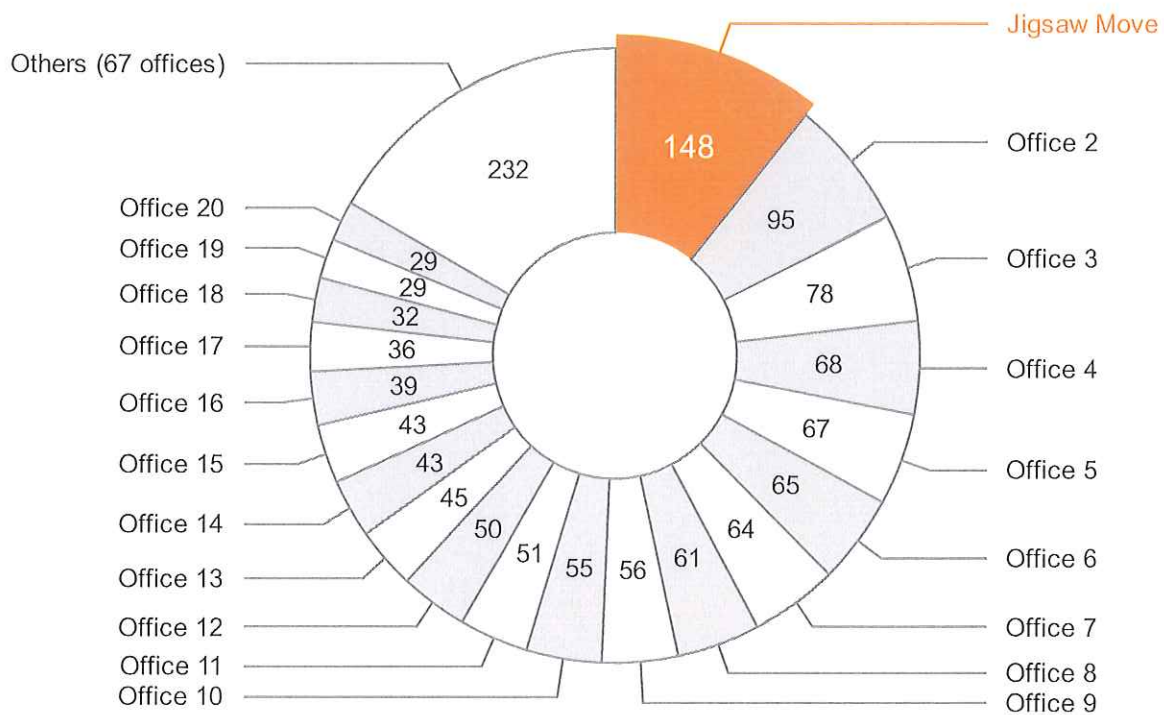

Jigsaw Move

Selby & Goole Sales

Sales agreed report

YO8 4 | YO8 3 | YO8 6 | YO8 8 | YO8 5 | YO8 9 | DN14 8 | DN14 7 | DN14 6
 DN14 5 | DN14 9

The information below is based on the following filters:

Date: 29/11/2015 - 29/11/2016